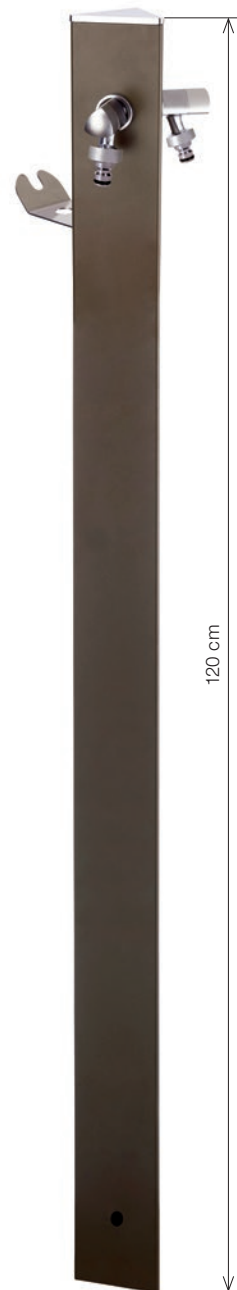

AQUAPOINT

Colonnina idrica triangolare da giardino in alluminio verniciato a polveri poliestere antigraffio, completa di due rubinetti e sella portatubo in acciaio inox.

Triangle garden water outlet post in aluminium lacquered with polyester anti-scratch paint, complete with two taps and stainless steel hose-hanger.

Disponibile in 5 colori
Available in 5 colours

VERDE SOTTOBOSCO
BRUSHWOOD GREEN
ART. 400 V
EAN 8006361004000

GRIGIO TORTORA
DOVE GREY
ART. 400 G
EAN 8006362004009

BRONZO METAL
METAL BRONZE
ART. 400 B
EAN 8006363004008

BIANCO
WHITE
ART. 400 BC
EAN 8006364004007

VERDE PASTELLO
MATT GREEN
ART. 400 VP
EAN 8006365004006